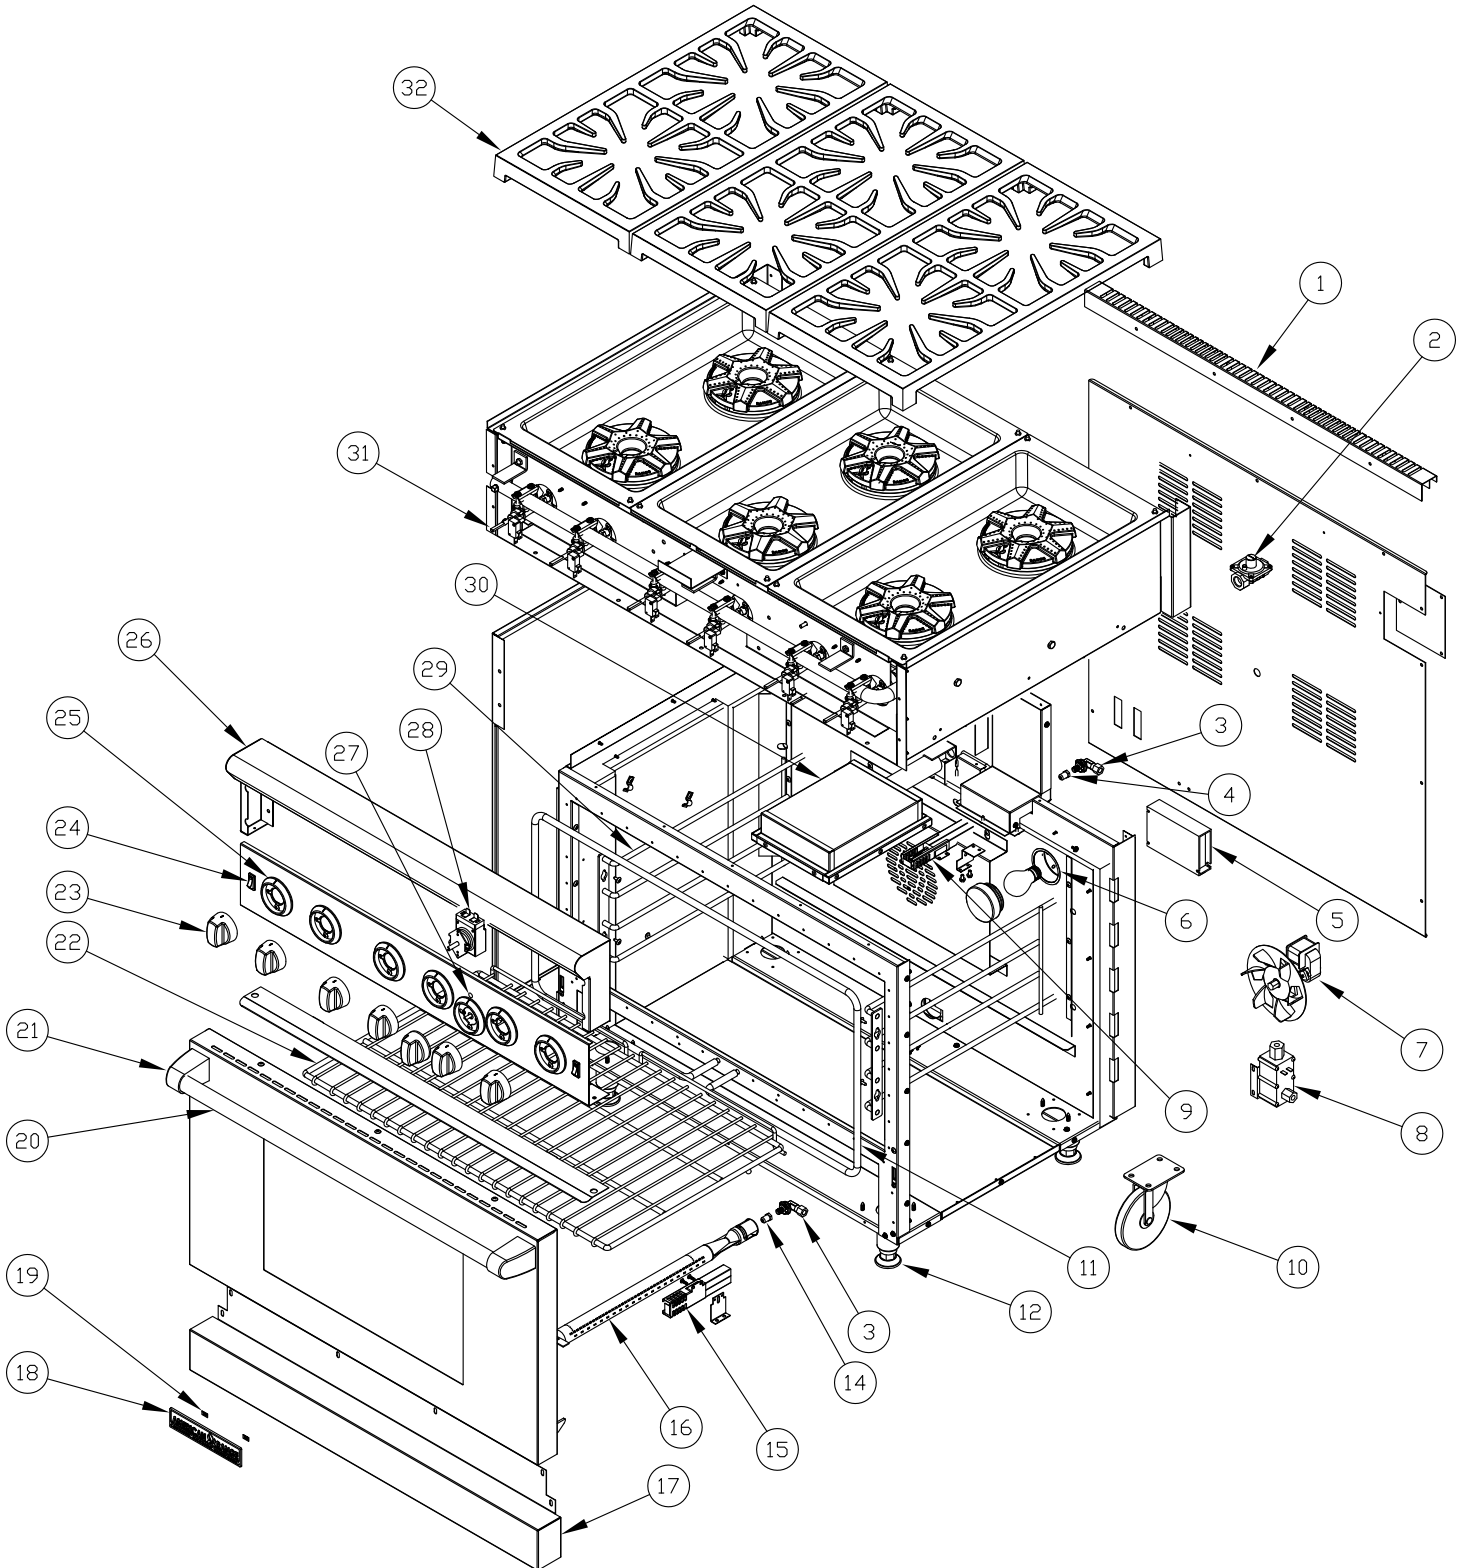

ARROB PERFORMER 36"

GRIDDLE

GRILL

TOP BURNER

ARR-PERFORMER 36"

ITEM NO.	PART NO.	DESCRIPTION	
1	ARR-36SIB-P	1" Standard Fabricated Island Back	
	ARR-36IB-P	1" Welded Island Back (Optional, Not Shown)	
	ARR-36GSB-P	4" Stub Back (Optional, Not Shown)	
	ARR-3621HBS-P	20" High Back with Shelf (Optional, Not Shown)	
2	R80022	Regulator, Gas 87 CFH Blue 1/2" NPT NATGas	
	R80023	Regulator, Gas 87 CFH Blue 1/2" NPT LP Gas	
3	A24000	Elbow, Orifice Mixer 3/8C - 3/8-27 10442	
4	A29047	Orifice Hood, #49 1/2" Brass NAT Gas (Not for Resale)	
	A29013	Orifice Hood, #56 1/2" Brass NAT Gas (Not for Resale)	
5	R10007	Module, Spark 6 Residential	
6	R10002	Light Socket with Glass Cover and Light Bulb	
7	A91100	Motor, Innovection Fan Assembly ARR Range Series	
8	R80001	Valve, Dual Safety Vertical	
9	R10011	Igniter, Ceramic 1.44" Range BLC W/ Shield 10" 450C Lead	
10	R35001	Caster 4" Adjustable W/ Brake 250 LB Load Satin Finish	
11	A43056	Gasket, Oven 36" Cell Special ARROB / ARR636SB Range .005 Wire	
12	R35000	Leg, 4" Adjustable W/ Black Glide Boot ARR-Series Range	
13	A24000	Elbow, Orifice Mixer 3/8C - 3/8-27 10442	
14	A29006	Orifice Hood, #42 1/2" Brass NAT Gas (Not For Resale)	
	A29001	Orifice Hood, #52 1/2" Brass LP Gas (Not For Resale)	
15	R10011	Igniter, Ceramic 1.44" Range BLC W/ Shield 10" 450C Lead	
16	R14020	Burner, Bake Oven ARROB/ARRSB AR Ranges	
17	10090	Kick Plate, ARR363OB/ARR363	
18	R38000	Name Plate, American Range 8"	
19	A44003	Nut, Speed #6 Push Black 10601	
20	R32010	Handle, Oval ARR-36" Door Oven 20922-36 Stainless #180 Finish	
21	R32006	Endcap, Oven Handle ARR-Series 20391 Heavy Duty Chrome Polish	
22	R31014	Rack, Oven 36" Heritage / Cuisine Performer Chrome Plated NSF	
23	R32016	Knob, Burner Valve Max - Simmer ARR-Series Black New Style	
	R32006	Endcap, Oven Handle ARR-Series 20391 Heavy Duty Chrome Polish	
24	R10001	Switch, Rocker 115V Blue Lamp ARR-Series Range	
25	R32027	Bezel, Knob Chrome Plated ARR-Series Range Slide-In	
26	10249A	Bullnose, Assembly ARR-636, 10249A Heavy Duty Stainless	
27	R10003	Light, Indicator Blue 115V W/Insu. Terminals QD ARR-Series	
28	R10005	Thermostat, Oven ARR-Series	
29	R31016	Rack, Guide Performer & Cuisine Chrome Plated NSF	
30	R14016	Burner, Infra-Red Low Profile Ceramic Tile ARROB430 / ARR-530SB	
31	R80003	Valve, Large / Med Burner .065 Simmer Jet 17K BTU/Hr NAT Gas	
	R80004	Valve, Small Burner .062 Simmer Jet 9K BTU/Hr NAT Gas	
	R80011	Valve, Large / Med Burner .045 Simmer Jet 17K BTU/Hr LP Gas	
	R80012	Valve, Small Burner .036 Simmer Jet 9K BTU/Hr NAT Gas	