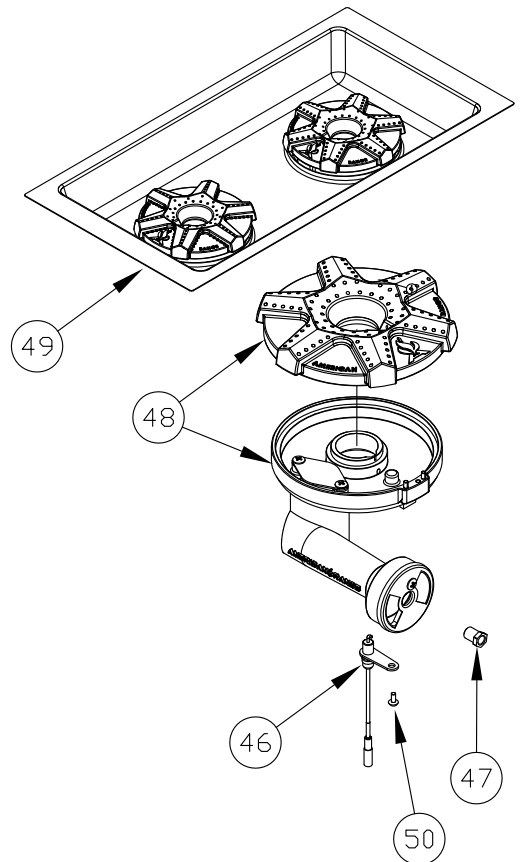

ARROB PERFORMER 36"

GRIDDLE

GRILL

TOP BURNER

ARR-PERFORMER 36"

ITEM NO.	PART NO.	DESCRIPTION	
1	ARR-36SIB-P	1" Standard Fabricated Island Back	
	ARR-36IB-P	1" Welded Island Back (Optional, Not Shown)	
	ARR-36GSB-P	4" Stub Back (Optional, Not Shown)	
	ARR-3621HBS-P	20" High Back with Shelf (Optional, Not Shown)	
2	R80022	Regulator, Gas 87 CFH Blue 1/2" NPT NATGas	
	R80023	Regulator, Gas 87 CFH Blue 1/2" NPT LP Gas	
3	A24000	Elbow, Orifice Mixer 3/8C - 3/8-27 10442	
4	A29047	Orifice Hood, #49 1/2" Brass NAT Gas (Not for Resale)	
	A29013	Orifice Hood, #56 1/2" Brass NAT Gas (Not for Resale)	
5	R10007	Module, Spark 6 Residential	
6	R10002	Light Socket with Glass Cover and Light Bulb	
7	A91100	Motor, Innovection Fan Assembly ARR Range Series	
8	R80001	Valve, Dual Safety Vertical	
9	R10011	Igniter, Ceramic 1.44" Range BLC W/ Shield 10" 450C Lead	
10	R35001	Caster 4" Adjustable W/ Brake 250 LB Load Satin Finish	
11	A43056	Gasket, Oven 36" Cell Special ARROB / ARR636SB Range .005 Wire	
12	R35000	Leg, 4" Adjustable W/ Black Glide Boot ARR-Series Range	
13	A24000	Elbow, Orifice Mixer 3/8C - 3/8-27 10442	
14	A29006	Orifice Hood, #42 1/2" Brass NAT Gas (Not For Resale)	
	A29001	Orifice Hood, #52 1/2" Brass LP Gas (Not For Resale)	
15	R10011	Igniter, Ceramic 1.44" Range BLC W/ Shield 10" 450C Lead	
16	R14020	Burner, Bake Oven ARROB/ARRSB AR Ranges	
17	10090	Kick Plate, ARR363OB/ARR363	
18	R38000	Name Plate, American Range 8"	
19	A44003	Nut, Speed #6 Push Black 10601	
20	R32010	Handle, Oval ARR-36" Door Oven 20922-36 Stainless #180 Finish	
21	R32006	Endcap, Oven Handle ARR-Series 20391 Heavy Duty Chrome Polish	
22	R31014	Rack, Oven 36" Heritage / Cuisine Performer Chrome Plated NSF	
23	R32016	Knob, Burner Valve Max - Simmer ARR-Series Black New Style	
	R32006	Endcap, Oven Handle ARR-Series 20391 Heavy Duty Chrome Polish	
24	R10001	Switch, Rocker 115V Blue Lamp ARR-Series Range	
25	R32027	Bezel, Knob Chrome Plated ARR-Series Range Slide-In	
26	10249A	Bullnose, Assembly ARR-636, 10249A Heavy Duty Stainless	
27	R10003	Light, Indicator Blue 115V W/Insu. Terminals QD ARR-Series	
28	R10005	Thermostat, Oven ARR-Series	
29	R31016	Rack, Guide Performer & Cuisine Chrome Plated NSF	
30	R14016	Burner, Infra-Red Low Profile Ceramic Tile ARROB430 / ARR-530SB	
31	R80003	Valve, Large / Med Burner .065 Simmer Jet 17K BTU/Hr NAT Gas	
	R80004	Valve, Small Burner .062 Simmer Jet 9K BTU/Hr NAT Gas	
	R80011	Valve, Large / Med Burner .045 Simmer Jet 17K BTU/Hr LP Gas	
	R80012	Valve, Small Burner .036 Simmer Jet 9K BTU/Hr NAT Gas	