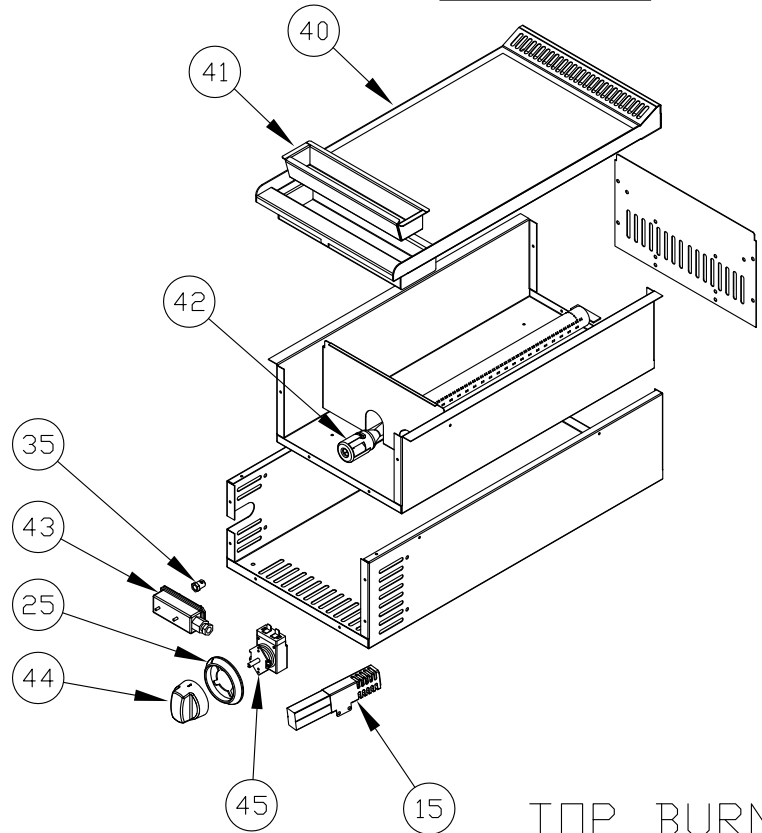

GRIDDLE

GRILL

TOP BURNER