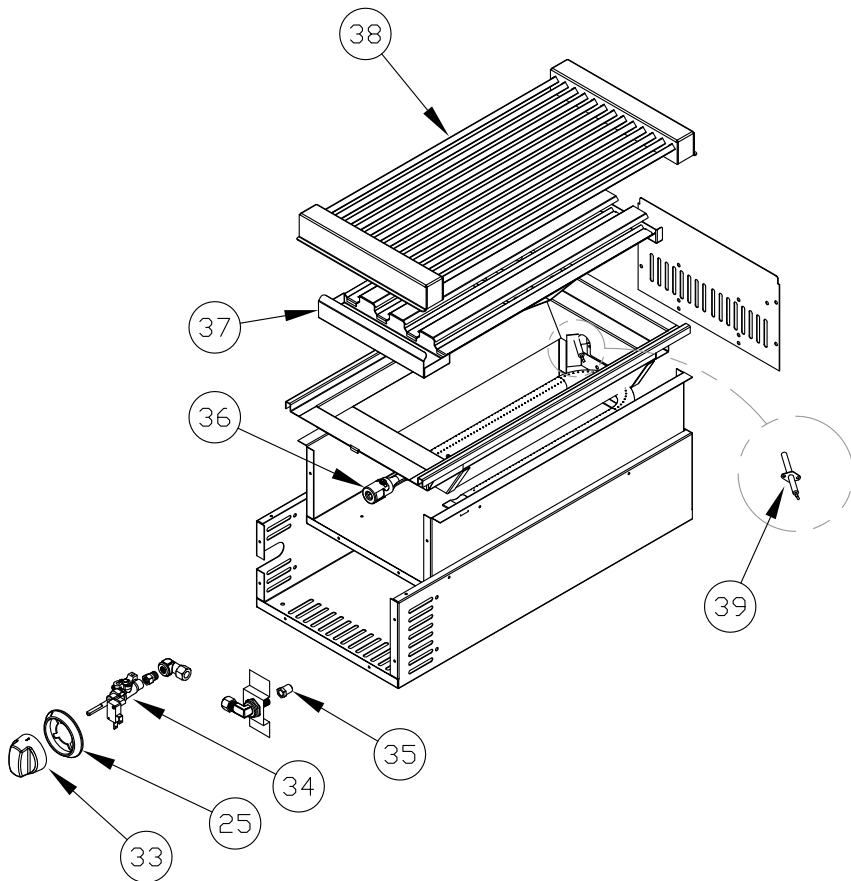

GRIDDLE

GRILL

TOP BURNER